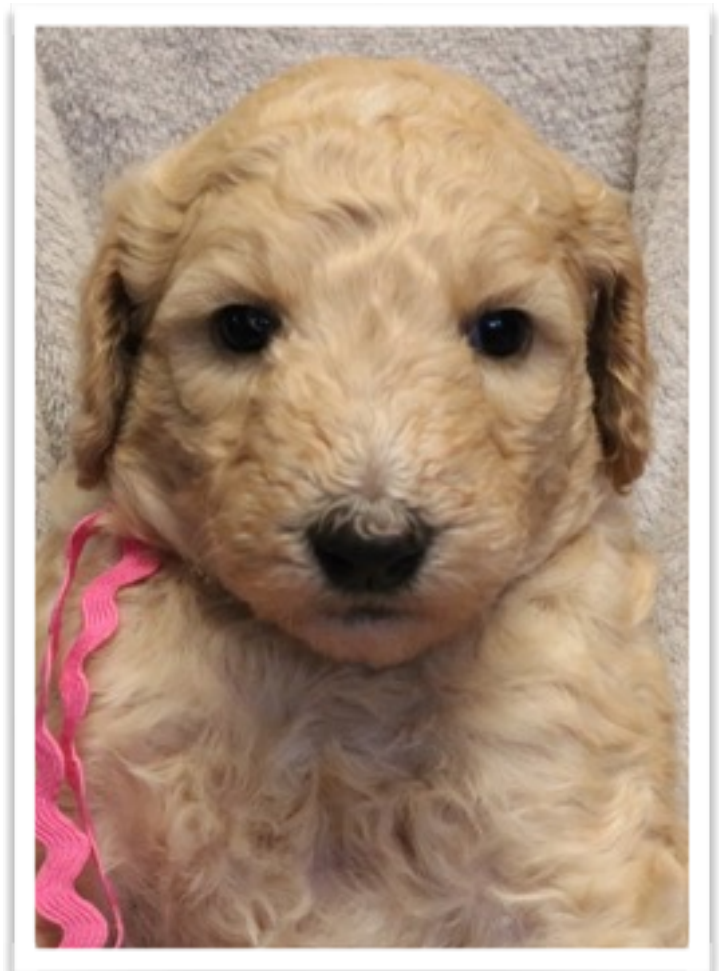

CANTOPE Puppies

Cantope breeds poodles of colour

[Scroll down to view pictures of current puppies](#)

ABBEY "M" & JASPER

PUPS ARRIVED Fri Nov 3rd

Average Adult Size Anticipated - 50 pounds

1 CREAM Female AVAILABLE

Ready for her new home end of December

PINK Collar

Cream Female

4 weeks old

Puppy ready for her new home end of December

ABBIE "E" & JASPER

8 PUPS ARRIVED Thurs - Nov 16th

Average Adult Size 50 pounds

5 Females and 1 Male Available

Ready Approximately mid-January 2018

BLACK Female

BLACK & TAN Male

White/Brown Parti Female

BLACK & TAN Female

White/Black Parti Female

BLACK Female

CINDER & JASPER

8 PUPS ARRIVED Fri, Nov. 17th

Average Adult Size 50 pounds

3 Females and 3 Males Available

Ready Approximately mid-January 2018

TRI-COLOUR Male

LT SABLE Male

BROWN & TAN Female