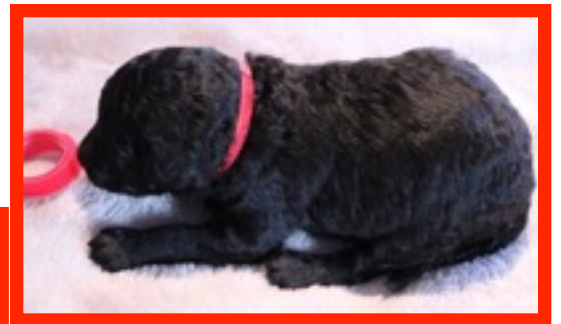

BLACK & TAN PHANTOM Female
Purple Collar

BLACK & TAN PHANTOM Female
Yellow Collar

BLACK & TAN PHANTOM Female
Red Collar

CANTOPE Available Puppies

As of January 8, 2018

CINDER & JASPER

8 PUPS ARRIVED Fri, Nov. 17th

Average Adult Size 50 pounds

1 Female and 2 Males Available

Ready As of Saturday January 13th, 2018

TAN SABLE Male
Blue Collar

SILVER SABLE Male
Green Collar

CREAM SABLE Female
Red Collar

RUE & SANDLER

7 PUPS ARRIVED Tues - Dec 19th

Average Adult Size 50 pounds

3 Females and 3 Males Available

Ready As Of February 14th, 2018

Brown Female
Orange Collar

Black Female
Red Collar

Black Female
Yellow Collar

Brown Male
Blue Collar

Brown Male
Tan Collar